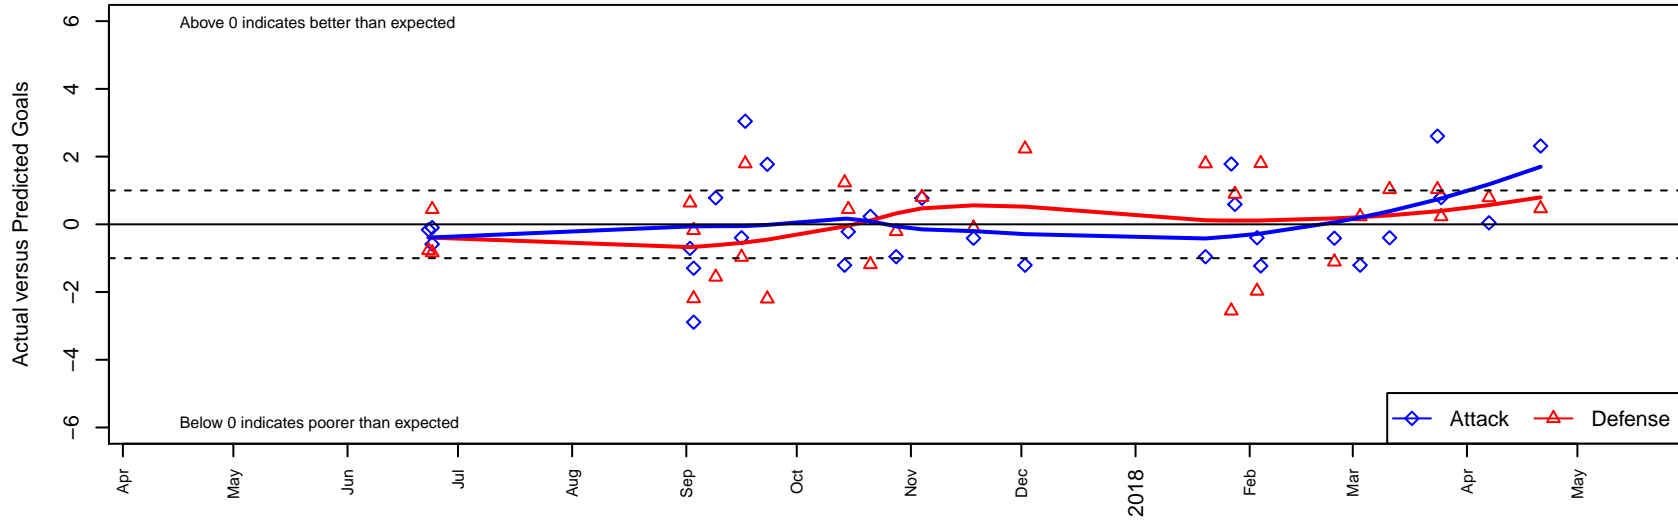

Harbor Premier Green G04

Harbor FC
 Gig Harbor, WA
 G04 total strength=1610
 attack=27.48 defense=10.02
 fall league = RCL G04 Div 1

alt names used:
 Harbor Premier G04 Green
 Harbor Premier G04 Green A
 Harbor Premier G04 Green A

Venues played:
 2017 Rainier Challenge Copa U15
 2017 Labor Day Cup GU14
 2017 RCL G04 Div 1
 2017 WYS Championship G04

Harbor Premier Green G04
 Dots are actual minus expected GF (blue circles) and GA (red triangles).
 Blue line is smoothed change in attack strength. Red is smoothed change in defense strength.

**attack and defense variance (black dot)
relative to other teams
and top 10 in region**

**attack and defense rating
relative to others at age
and all opponents in last 13 months**

Performance relative to 13 month average