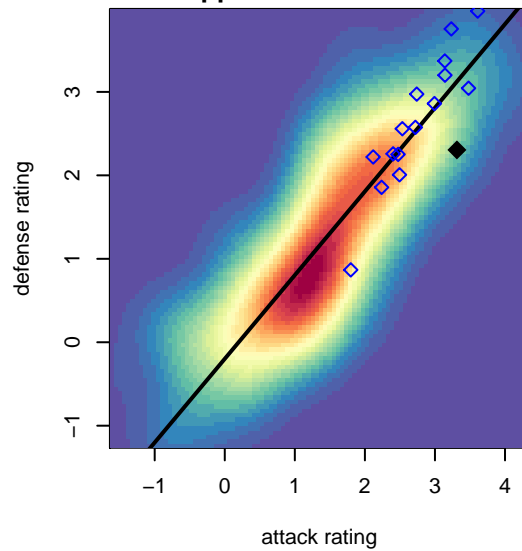

Harbor Premier Green G04

Harbor FC
 Gig Harbor, WA
 G04 total strength=1610
 attack=27.48 defense=10.02
 fall league = RCL G04 Div 1

alt names used:
 Harbor Premier G04 Green
 Harbor Premier G04 Green A
 Harbor Premier G04 Green A

Venues played:
 2017 Rainier Challenge Copa U15
 2017 Labor Day Cup GU14
 2017 RCL G04 Div 1
 2017 WYS Championship G04

Harbor Premier Green G04
 Dots are actual minus expected GF (blue circles) and GA (red triangles).
 Blue line is smoothed change in attack strength. Red is smoothed change in defense strength.

**attack and defense variance (black dot)
relative to other teams
and top 10 in region**

**attack and defense rating
relative to others at age
and all opponents in last 13 months**

Performance relative to 13 month average