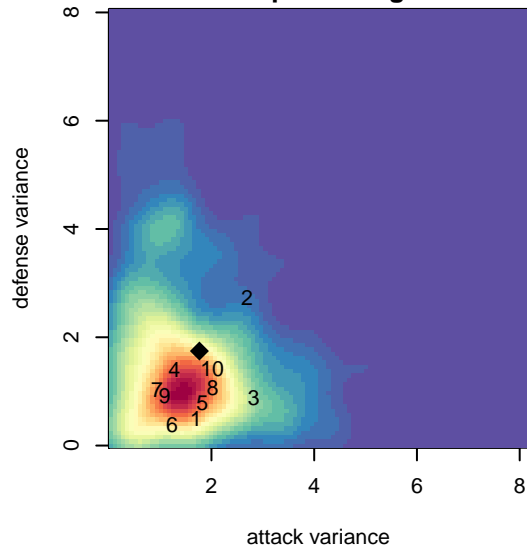

Harbor Premier Green G04

Harbor FC
 Gig Harbor, WA
 G04 total strength=1610
 attack=27.48 defense=10.02
 fall league = RCL G04 Div 1

alt names used:
 Harbor Premier G04 Green
 Harbor Premier G04 Green A
 Harbor Premier G04 Green A

Venues played:
 2017 Rainier Challenge Copa U15
 2017 Labor Day Cup GU14
 2017 RCL G04 Div 1
 2017 WYS Championship G04

Harbor Premier Green G04
 Dots are actual minus expected GF (blue circles) and GA (red triangles).
 Blue line is smoothed change in attack strength. Red is smoothed change in defense strength.

**attack and defense variance (black dot)
relative to other teams
and top 10 in region**

**attack and defense rating
relative to others at age
and all opponents in last 13 months**

Performance relative to 13 month average