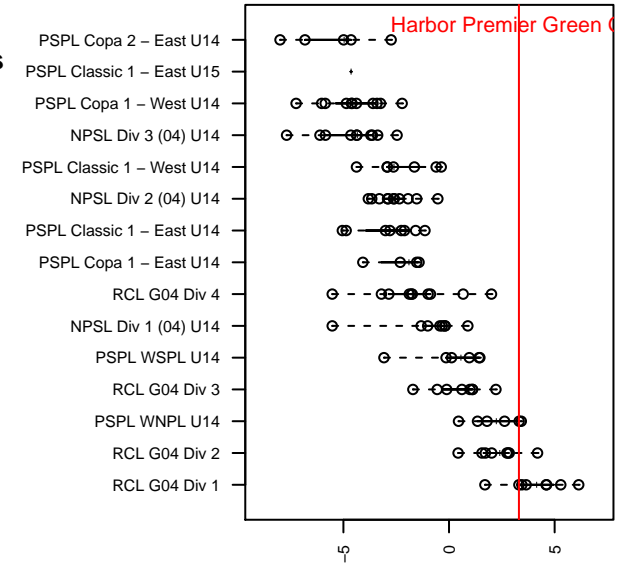

Harbor Premier Green G04

Harbor FC
 Gig Harbor, WA
 G04 total strength=1610
 attack=27.48 defense=10.02
 fall league = RCL G04 Div 1

alt names used:
 Harbor Premier G04 Green
 Harbor Premier G04 Green A
 Harbor Premier G04 Green A

Venues played:
 2017 Rainier Challenge Copa U15
 2017 Labor Day Cup GU14
 2017 RCL G04 Div 1
 2017 WYS Championship G04

Harbor Premier Green G04
 Dots are actual minus expected GF (blue circles) and GA (red triangles).
 Blue line is smoothed change in attack strength. Red is smoothed change in defense strength.

**attack and defense variance (black dot)
relative to other teams
and top 10 in region**

**attack and defense rating
relative to others at age
and all opponents in last 13 months**

Performance relative to 13 month average